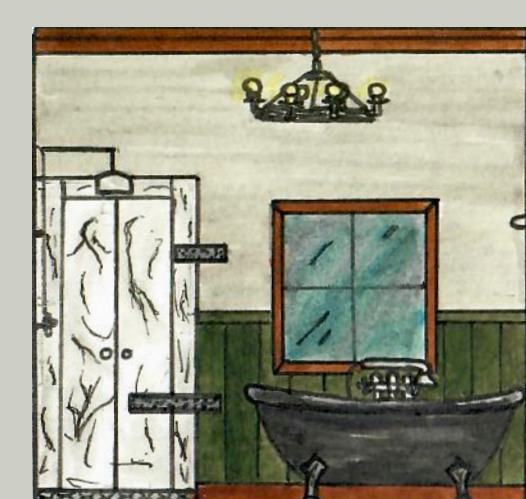

MASTER BEDROOM

602 MONTGOMERY  
Savannah, GA

SECOND FLOOR FURNITURE PLAN  
SCALE: 1/4"=1' ↑N

FIRST FLOOR FURNITURE PLAN  
SCALE: 1/4"=1' ↑N

KITCHEN

MASTER BEDROOM

MASTER BATH

ENTERTAINMENT ROOM

MASTER BEDROOM ELEVATION  
SCALE 1/4"=1'

KITCHEN ELEVATION  
SCALE 1/4"=1'

MASTER BATH ELEVATION  
SCALE 1/4"=1'

ENTERTAINMENT ROOM  
ELEVATION  
SCALE: 1/4"=1'